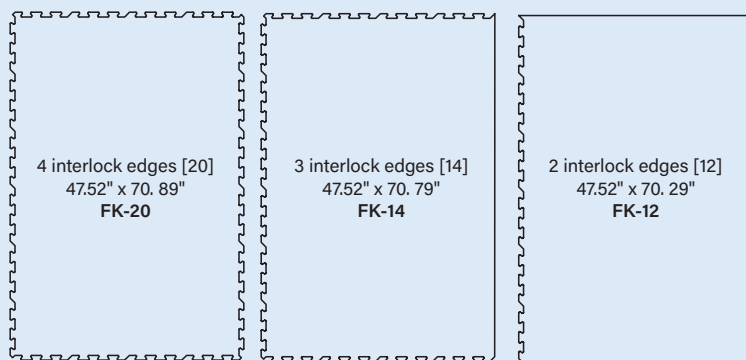

Provides traction and comfort even in irregular areas

Agri-Interlock is a high quality interlocking rubber floor mat. Agri-Interlock comes in one size - 70.8" x 47.5" and features custom interlock options - all four sides, two sides or a variety of custom cuts for your individual needs. These multi-purpose mats have a grooved underside that allow for drainage and add flex to absorb heavy foot concussion. The aggressive top pattern sustains traction and aids in slip resistance. For your herds safety and as a preventative in lameness related trauma, the Agri-Interlock is a logical addition to areas where rolled rubber is not manageable.

- Journal of Dairy Science, 2006

A variety of edges allow for greater flexibility when fitting irregular spaces. Custom cuts available upon request.

Specifications:

Width: 47.5" / 126.7cm **Lengths:** 70.29" - 70.89" / 178.5 - 180cm