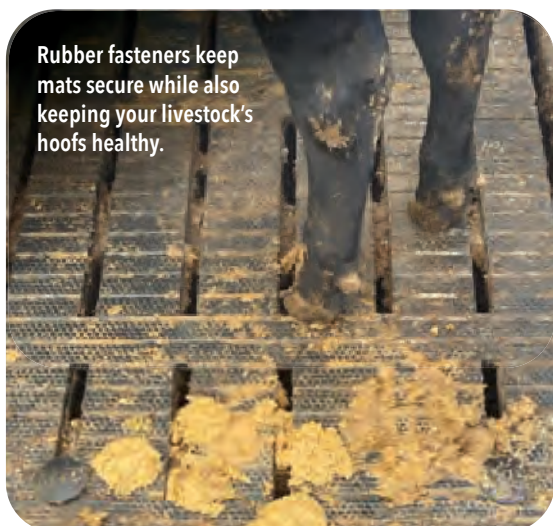

The DRI Slat Mat is developed taking into account the demanding circumstances under which it should perform, the function it serves for animal welfare, as well as the economic factor for the farmers. It is composed of upcycled rubber materials and is unmatched in strength by alternatives in the market today. The product improves yield for farmers and reduces the levels of nitrogen excreted by cattle, therefore directly reducing the farmers' environmental footprint.

Our DRI Slat Rubber Mats and its rubber properties prevent the highest amount of injuries. Other brands use plastic and steel in their fastener and can result in more injuries.

Our Slat Rubber Mats have the best rubber properties in the industry. It outperforms the existing brands leading to the highest yield in terms of average length of fattening, up to 9% faster. The other brands provide less comfort, reducing the farmers' environmental footprint.