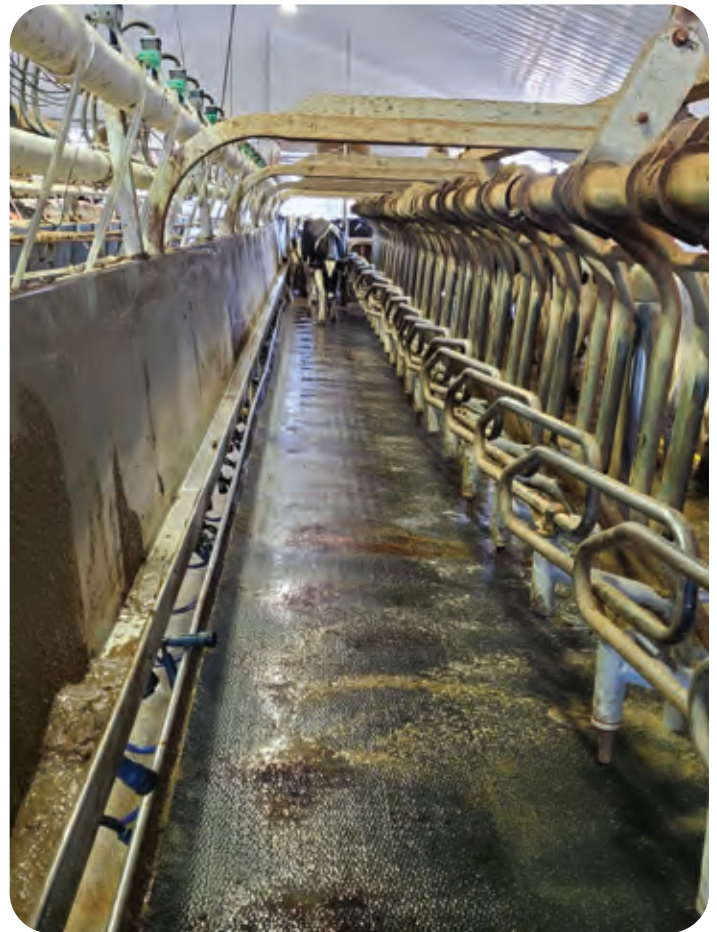

N-15 Rolls

Ideal for: Alleyways, Holding areas, Parlors

Thickness: .59" / 15mm

Width: 19.7-118.1" / 500mm-3000mm
in steps of 3.93" / 100mm

Length: 32.8-229.7' and 164' / 10-70m and 50m

Warranty: 10 years

Features: Smallest studded underside provides cushion and traction. Deflection/Penetration depth of .17" / 4.3mm