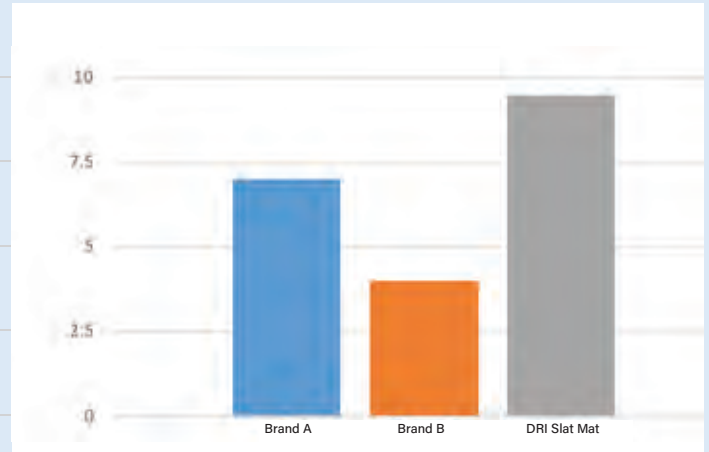

Productivity: Yield gain % vs. other systems

DRI Slat mat has over 2 times and 2.5 times the abrasion resistance of the next leading competitor. Research also demonstrates that DRI Slat Mat has a higher yield gain % compared to other brands.