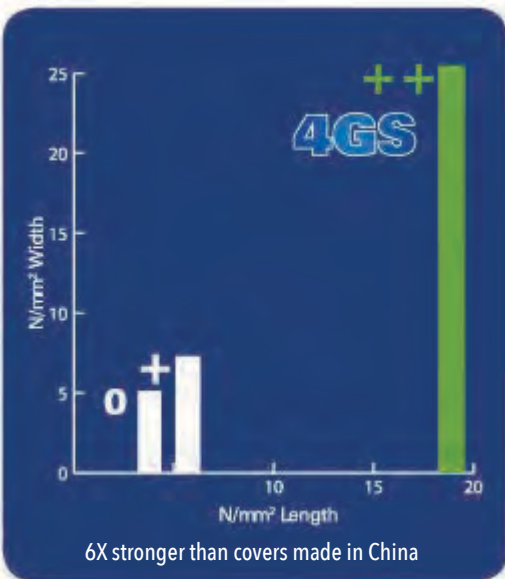

Proven tensile strength and more

Huber Technik products have been subjected to the rigorous Fokus Test by The German Agricultural Society (DLG), and earned the top ++ evaluations.

Seamless Installation

We can deliver our products in one piece up to a length of 328' / 100m. This means the floors are easy to install: Put down, roll out and fasten. No seams make it easier for daily stall maintenance.

10-Year Warranty

Huber processes 100% new rubber, not scrap granules. We only process high-quality raw material, therefore, we are able to give a 10-year warranty on all of our products.

100% New Tire Compound

Our mats are exclusively made of new unvulcanized tire compound. They contain high-quality raw material that provide among other things aging-resistance and ozone protection.

TIP: Add Brisket board to aid stall indexing

NEW! 4' Poly Brisket Board

- Heavy-duty .25" / .64cm thick poly that won't crack, chip, or splinter
- 48" / 122cm lengths indented for proper anchor placement

This Brisket Board is a durable solution for any new or existing stall system. Its design is ideal for protecting dew claws and allowing your cattle to extend their legs in a natural manner. Due to the natural curve in the brisket, it is strong enough to support your cattle's weight.