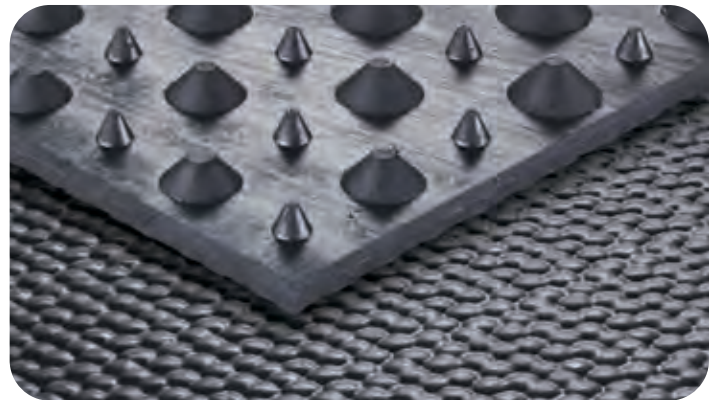

N-20 Rolls

Ideal for: Free Stalls and Tie Stalls

Thickness: .79" / 20mm

Width: 47.25-78.74" / 1200mm-2000mm

Length: 32.8-164' / 10-50m

Warranty: 10 years

Features: Medium studded underside provides cushion and traction. Deflection/Penetration depth of .03" / 10.7mm