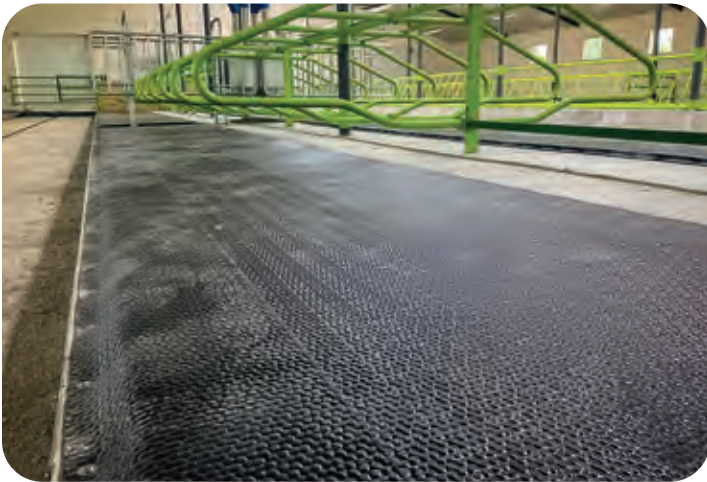

Proven tensile strength and more

Huber Technik products have been subjected to the rigorous Fokus Test by The German Agricultural Society (DLG), and earned the top ++ evaluations.

Seamless Installation

We can deliver our products in one piece up to a length of 328' / 100m. This means the floors are easy to install: Put down, roll out and fasten. No seams make it easier for daily stall maintenance.

10-Year Warranty

Huber processes 100% new rubber, not scrap granules. We only process high-quality raw material, therefore, we are able to give a 10-year warranty on all of our products.

100% New Tire Compound

Our mats are exclusively made of new unvulcanized tire compound. They contain high-quality raw material that provide among other things aging-resistance and ozone protection.

TIP: Add Brisket board to aid stall indexing

NEW! 4' Poly Brisket Board

- Heavy-duty .25" / .64cm thick poly that won't crack, chip, or splinter
- 48" / 122cm lengths indented for proper anchor placement

This Brisket Board is a durable solution for any new or existing stall system. Its design is ideal for protecting dew claws and allowing your cattle to extend their legs in a natural manner. Due to the natural curve in the brisket, it is strong enough to support your cattle's weight.