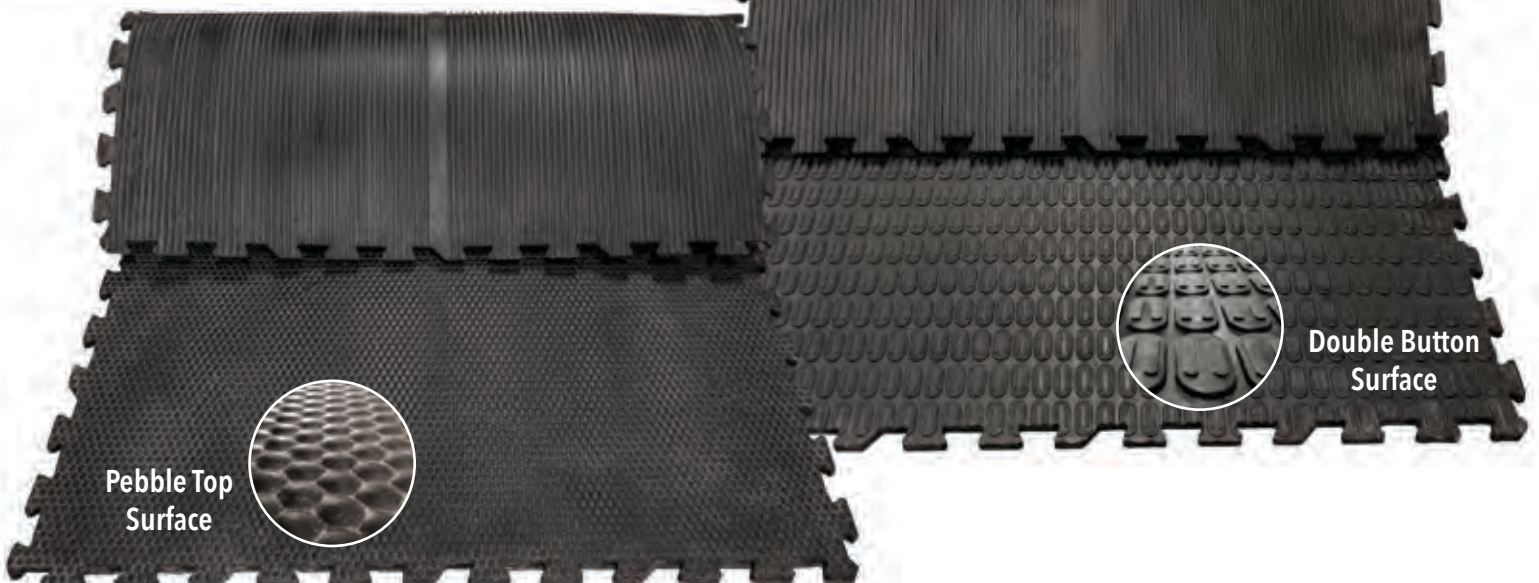

Grooved underside for drainage and flexibility

Double Button Surface

Pebble Top Surface