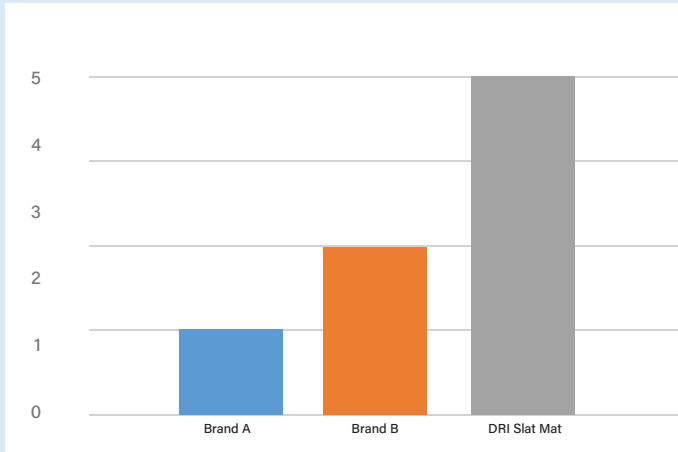

Abrasion Resistance with Rotating Emery Cloth

(Pressure of 500N for 10,000 times)