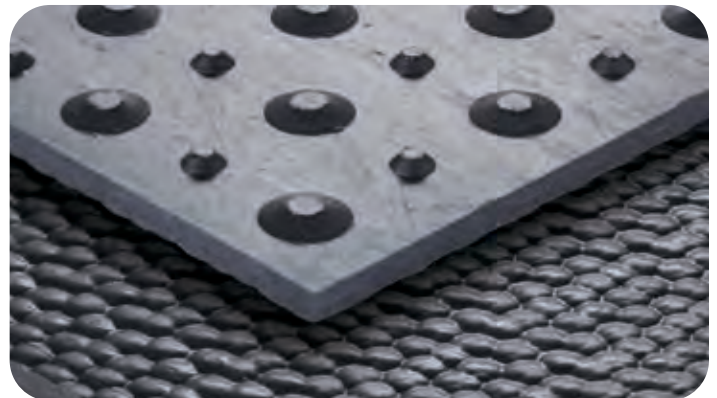

N-15 Rolls

Ideal for: Alleyways, Holding areas, Parlors

Thickness: .59" / 15mm

Width: 19.7-118.1" / 500mm-3000mm
in steps of 3.93" / 100mm

Length: 32.8-229.7' and 164' / 10-70m and 50m

Warranty: 10 years

Features: Smallest studded underside provides cushion and traction. Deflection/Penetration depth of .17" / 4.3mm