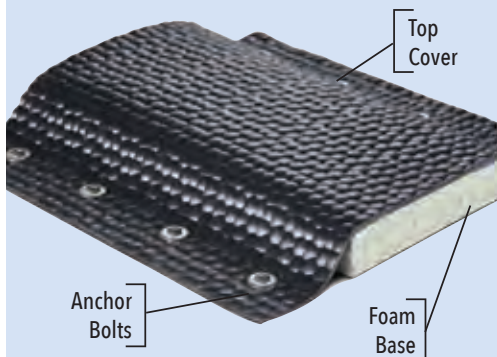

Huber Technik Stall Mattress Systems

About Soft Bed 4GS and 8GS

Our highly advanced Huber Technik stall mattresses provide dairy cows with an ideal comfort surface to relax joints, enhance health and improve overall productivity. Combining a specially designed, 100% virgin rubber top cover and composite Agglorex latex foam substructure, this mattress system offers the latest in soft bed technology, with tensile strength that has been tested and proven. * Customized sizes on top-cover and latex foam available upon request.

- Established in 1925
- Made in Germany
- Exclusively new tire compound
- PAH and ISO 9000 certified
- Over 2.5 million stalls and counting

Here's how it works:

Top Cover - The full rubber top cover features a high-strength fabric, .16" / 4mm or .31" / 8mm thick, depending on the model, which is bolted to the concrete on both sides of the foam base. A slope in the rear area facilitates liquid drainage for surface dryness and easy cleanup.

Latex Foam Base - The foam base consists of 1.2" / 30mm thick composite foam sheets, creating perfect deflection. The compression resistance is designed for high punctual loads by dairy cows, keeping the shape of the base intact for many years.