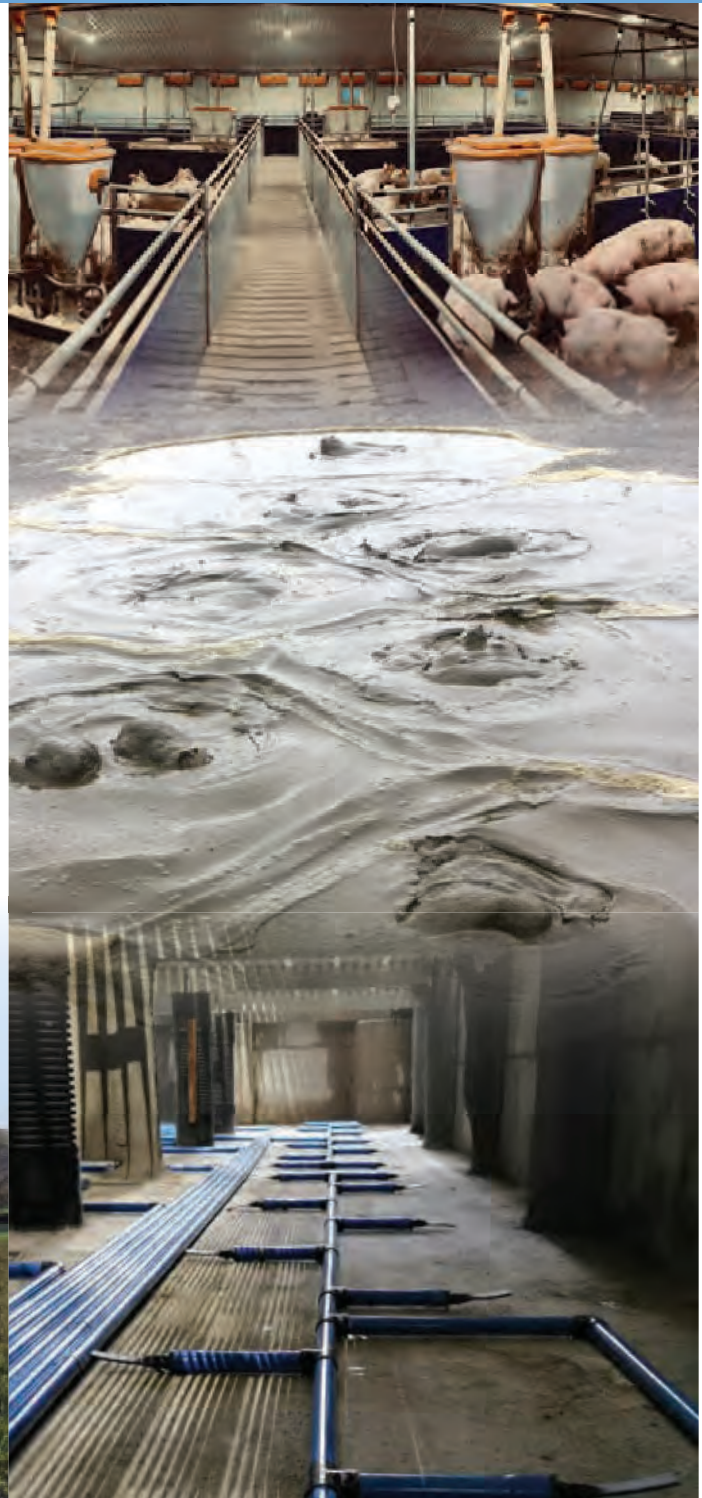

SMART MANURE
AERATION SYSTEMS

Nutrient Improvement

- Increase Ammonia Nitrogen by 70%
- Increase Total Nitrogen and Potassium by 48%

Summary of Analyzed Nitrogen Values	Non-Aerated	Aerated
Total Nitrogen (% in Dry Matter)	2.7	4.0
Ammonia Nitrogen (% in Dry Matter)	1.4	2.4
Ammonia Nitrogen (% of Total Nitrogen)	51.7	59.4

- Consistent nutrients throughout the entire tank
- Reduce fertilizer and fuel costs
- Increased crop yields

*With the Dairypower Aeration System there's no more work in agitating manure!
It's fantastic to have the option to take out two or three loads of manure at any time. It makes looking after our smaller paddocks an ease.
My system was installed in 2007 and it has worked faultlessly...
I wouldn't and couldn't be without it!*

- Mark Drohan from Ireland