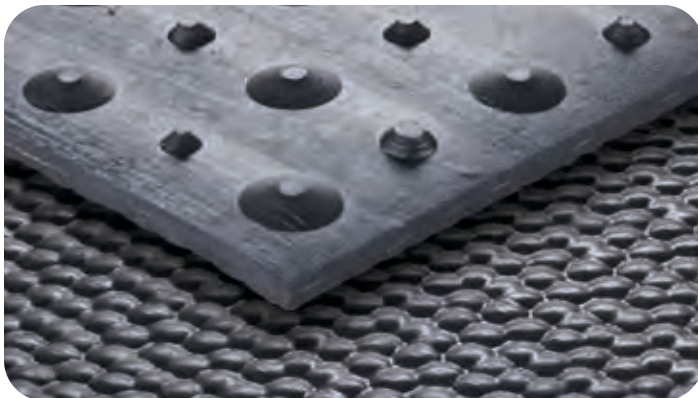

N-15 Rolls

Ideal for: Alleyways, Holding areas, Parlors

Thickness: .59" / 15mm

Width: 19.7-118.1" / 500mm-3000mm
in steps of 3.93" / 100mm

Length: 32.8-229.7' and 164' / 10-70m and 50m

Warranty: 10 years

Features: Smallest studded underside provides cushion and traction. Deflection/Penetration depth of .17" / 4.3mm