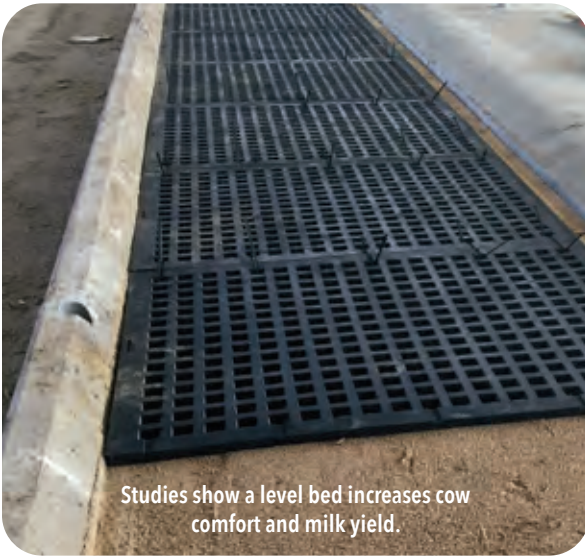

Agri-Grid Bedding Saver

**Exclusive grid design
minimizes sand waste
and reduces digging**

Sand bedding moved to show
Agri-Grid Bedding Saver at work!

Get them to lay in it, not play in it!

Studies show that the environment in which a dairy herd lives has a direct correlation with the herd's health, comfort and milk production. Since the cows spend much of the day lying down and processing feed into milk, one of the most important factors is the bed that is used.

Studies show a level bed increases cow comfort and milk yield.

Features of Agri-Grid:

- Original and unique grid design
- Robust, comfortable and improves lying position
- Promotes accessibility and increases stall occupancy
- Reduces daily stall maintenance
- Supports hooves, keeps bed level and minimizes sand or compost waste
- Thickness: 1" / 25mm
- Dimensions: 4' x 5' / 1.219m x 1.52m

This innovative grid fits easily into freestalls to dramatically improve the performance and efficiency of your sand bedding efforts. Using the grid can reduce your sand usage by up to 50%!

With a solid base, there is less stall maintenance. Cows have less tendency to dig in the sand so the bed does not "belly out." Traditionally, a lot of labor is spent evening out the sand bed. With the Agri-Grid Bedding Saver Mat, the bed stays more level.