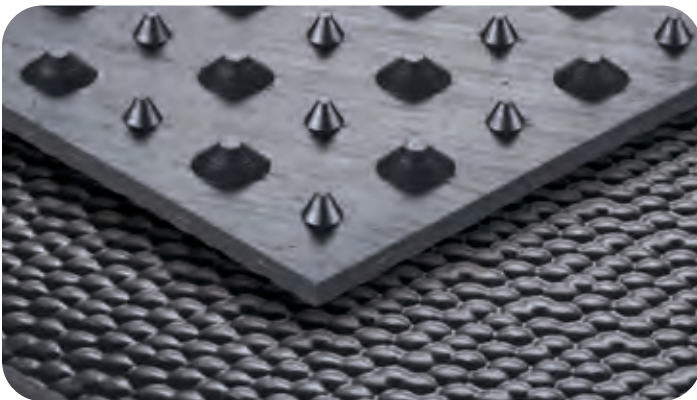

Features of N-Series Stalls and Flooring:

- Virgin tire compound equals consistent quality
- Skid resistant pebbled surface
- Non-absorbent and urine resistant
- Precision-fit installation for minimal herd disruption
- Softness to emulate a pasture feel

N-20 Rolls

Ideal for: Free Stalls and Tie Stalls

Thickness: .79" / 20mm

Width: 47.25-78.74" / 1200mm-2000mm

Length: 32.8-164' / 10-50m

Warranty: 10 years

Features: Medium studded underside provides cushion and traction. Deflection/Penetration depth of .03" / 10.7mm