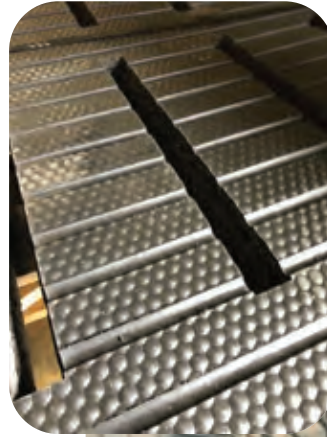

Why grow your business with Agri-Comfort?

Tough enough.

All Agri-Comfort products are engineered and pre-tested before we supply them to our customers. From the raw materials to the factory-backed warranties, we are adamant in our commitment to durability.

Cow friendly, farmer friendly.

From installation to daily maintenance, our products are designed for labor efficiency, durability and comfort. Your time is valuable, your herd health is an investment. It's our privilege at Agri-Comfort to partner in a mutual commitment to success!

"The majority of cows prefer to walk and stand on soft rubber than on concrete flooring."

- J. Dairy Science 2007

HYGIENE

The health of your herd is a key focus of Agri-Comfort. Using our products in a hygienic environment optimizes udder and hock health as well as their foot and leg condition in all areas of your operation.

MAINTENANCE

All Agri-Comfort products are designed to withstand the rigors of day-to-day, aggressive cleaning, bedding, and traffic in any type of manure system.

REST TIME

Your cows need their "Vitamin R". The importance of rest is paramount to the production and health of your herd. All of our Agri-Comfort products are engineered to optimize your cows time budget as it relates to feeding, grooming, milking and resting.

HOUSING

Rest and locomotion in a cow-friendly environment translates to cow longevity. All of our products work in conjunction with ventilation, lighting, and feed management.

STALLS

Optimizing rumination is the goal of Agri-Comfort's stall products. Stall comfort translates into better health and productivity as the cows rest is directly related to milk yield. Our variety of stall bed options can be matched to your preferred bedding material.

Contact Us:

Toll-Free: 1-888-231-3575
info@agri-comfort.com

USA HEAD OFFICE

701 East Elm Street, Sidney, NE 69162
Tel: 1-308-254-1137
Fax: 1-308-254-4527

NORTH EASTERN USA WAREHOUSE

3731 Luker Road, Cortland, NY 13045
Tel: 1-607-591-0103

CANADA HEAD OFFICE

7793 Young Street, Grassie, ON
Canada LOR 1M0
Tel: 1-905-945-3116
Fax: 1-905-945-5339

CANADA WAREHOUSE

1154 Parkinson Road
Woodstock ON, Canada N4S 7W3
Tel: 1-905-945-3116

Agri-Comfort is a
division of Agri-Plastics