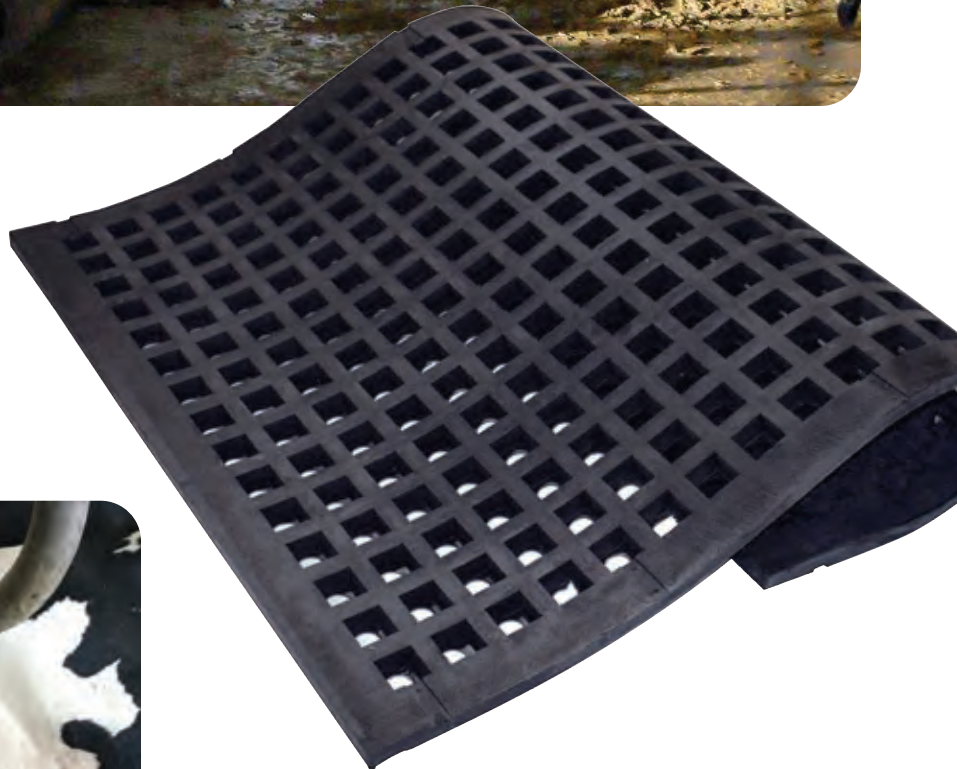

N-33 Rolls

Ideal for: Free Stalls and Tie Stalls

Thickness: 1.3" / 33mm

Width: 74.8" / 1900mm

Length: 32.8-131.2' / 10-40m

Warranty: 15 years

Features: Largest studded underside provides cushion and traction. Deflection/Penetration depth of .67" / 17mm

Agri-Grid Bedding Saver

**Exclusive grid design
minimizes sand waste
and reduces digging**

Sand bedding moved to show
Agri-Grid Bedding Saver at work!

Get them to lay in it, not play in it!

Studies show that the environment in which a dairy herd lives has a direct correlation with the herd's health, comfort and milk production. Since the cows spend much of the day lying down and processing feed into milk, one of the most important factors is the bed that is used.

Studies show a level bed increases cow comfort and milk yield.

Features of Agri-Grid:

- Original and unique grid design
- Robust, comfortable and improves lying position
- Promotes accessibility and increases stall occupancy
- Reduces daily stall maintenance
- Supports hooves, keeps bed level and minimizes sand or compost waste
- Thickness: 1" / 25mm
- Dimensions: 4' x 5' / 1.219m x 1.52m

This innovative grid fits easily into freestalls to dramatically improve the performance and efficiency of your sand bedding efforts. Using the grid can reduce your sand usage by up to 50%!

With a solid base, there is less stall maintenance. Cows have less tendency to dig in the sand so the bed does not "belly out." Traditionally, a lot of labor is spent evening out the sand bed. With the Agri-Grid Bedding Saver Mat, the bed stays more level.