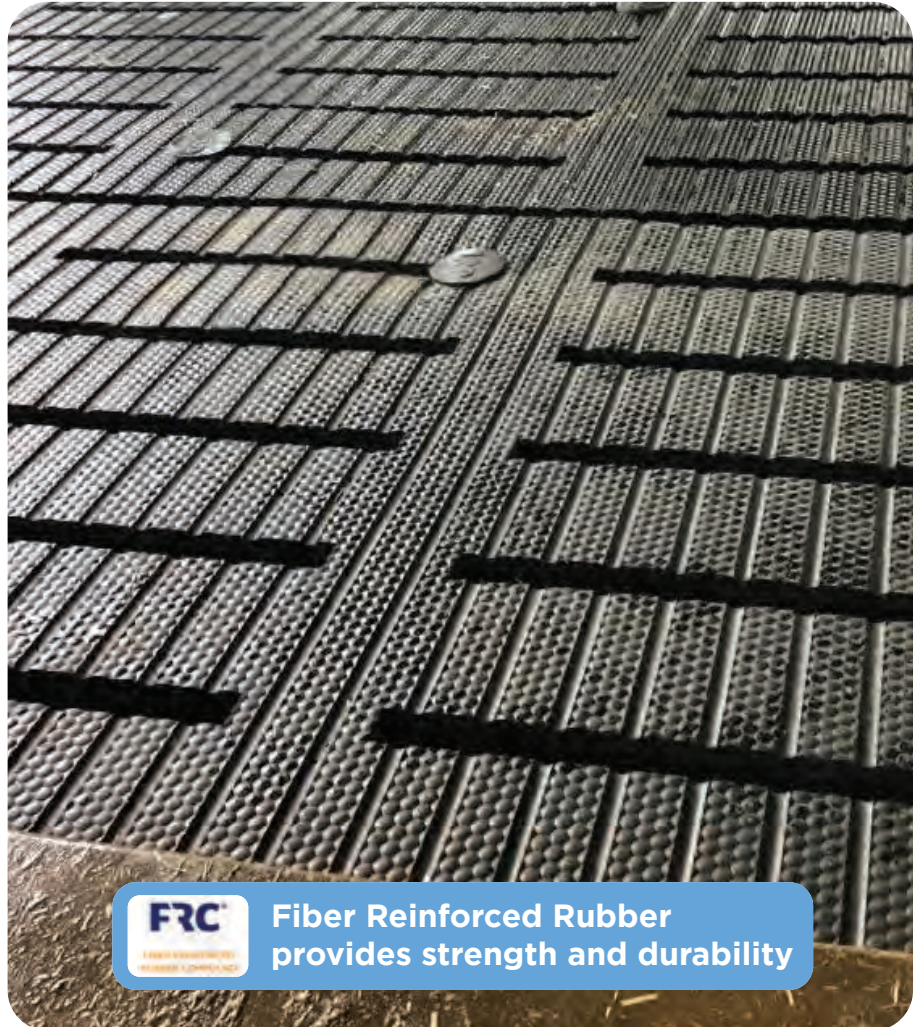

DRI Slat Rubber Flooring

DRI Slat Mats Features:

- Animal-friendly
- Developed for Beef and Dairy Cattle
- Reinforced: least deformation
- Slip resistant surface
- Patented All-Rubber Fastener System
- Full slat coverage: exact fit to concrete
- Easy installation
- Made from 100% UPCYCLED rubber
- 5-Year Limited Warranty

Specifications:

Dimensions: 4' / 1.2m L x 10-12' / 3-3.6m W

Thickness: .75" / 19mm

Weight: ±160-200 lbs / ±72.6-90.7kg

Advantages of DRI Slat Mats:

- Increased milk production
- Reduction of injuries • Improved heat detection
- Improved traction • Increased cow longevity

The DRI Slat Mat is developed taking into account the demanding circumstances under which it should perform, the function it serves for animal welfare, as well as the economic factor for the farmers. It is composed of upcycled rubber materials and is unmatched in strength by alternatives in the market today. The product improves yield for farmers and reduces the levels of nitrogen excreted by cattle, therefore directly reducing the farmers' environmental footprint.