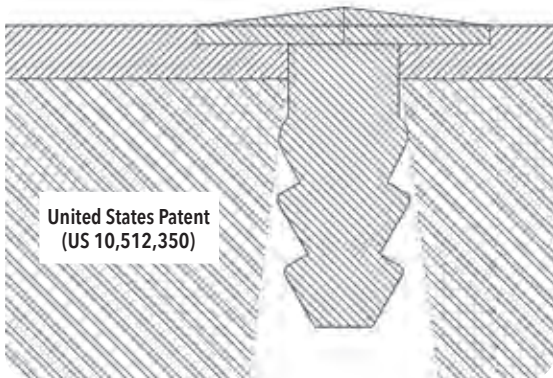

Abrasion Resistance with Rotating Emery Cloth

(Pressure of 500N for 10,000 times)

Productivity: Yield gain % vs. other systems

DRI Slat mat has over 2 times and 2.5 times the abrasion resistance of the next leading competitor. Research also demonstrates that DRI Slat Mat has a higher yield gain % compared to other brands.