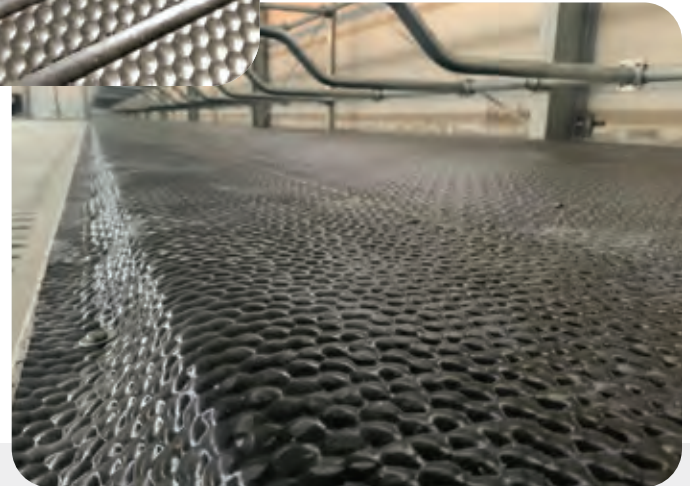

Why grow your business with Agri-Comfort?

Tough enough.

All Agri-Comfort products are engineered and pre-tested before we supply them to our customers. From the raw materials to the factory-backed warranties, we are adamant in our commitment to durability.

Cow friendly, farmer friendly.

From installation to daily maintenance, our products are designed for labor efficiency, durability and comfort. Your time is valuable, your herd health is an investment. It's our privilege at Agri-Comfort to partner in a mutual commitment to success!

"The majority of cows prefer to walk and stand on soft rubber than on concrete flooring."

- J. Dairy Science 2007

HYGIENE

The health of your herd is a key focus of Agri-Comfort. Using our products in a hygienic environment optimizes udder and hock health as well as their foot and leg condition in all areas of your operation.

MAINTENANCE

All Agri-Comfort products are designed to withstand the rigors of day-to-day, aggressive cleaning, bedding, and traffic in any type of manure system.

REST TIME

Your cows need their "Vitamin R". The importance of rest is paramount to the production and health of your herd. All of our Agri-Comfort products are engineered to optimize your cows time budget as it relates to feeding, grooming, milking and resting.

HOUSING

Rest and locomotion in a cow-friendly environment translates to cow longevity. All of our products work in conjunction with ventilation, lighting, and feed management.

STALLS

Optimizing rumination is the goal of Agri-Comfort's stall products. Stall comfort translates into better health and productivity as the cows rest is directly related to milk yield. Our variety of stall bed options can be matched to your preferred bedding material.

Contact Us:

Toll-Free: 1-888-231-3575
info@agri-comfort.com

USA HEAD OFFICE

701 East Elm Street, Sidney, NE 69162
Tel: 1-308-254-1137
Fax: 1-308-254-4527

NORTH EASTERN USA WAREHOUSE

3731 Luker Road, Cortland, NY 13045
Tel: 1-607-591-0103

CANADA HEAD OFFICE

7793 Young Street, Grassie, ON
Canada LOR 1M0
Tel: 1-905-945-3116
Fax: 1-905-945-5339

CANADA WAREHOUSE

1154 Parkinson Road
Woodstock ON, Canada N4S 7W3
Tel: 1-905-945-3116

Agri-Comfort is a
division of Agri-Plastics